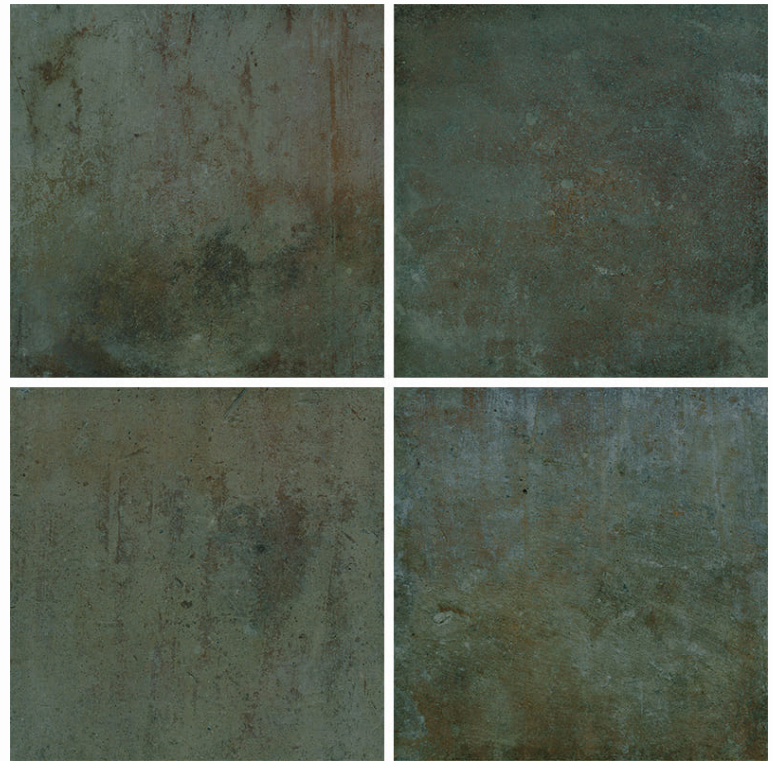

0802-GRN

EMERALD

0802-GRN

138x138mm

MATT

PORCELAIN

THICK
9mm

COLOUR
V4

GROUT
2mm

SHOWER
FLOOR

A/SLIP
R9

PEI
3

BOX			PALLET		
PCS	M ²	KG	BOXES	M ²	KG
48	0.91	18.15	72	65.52	1326.8

Available Sizes