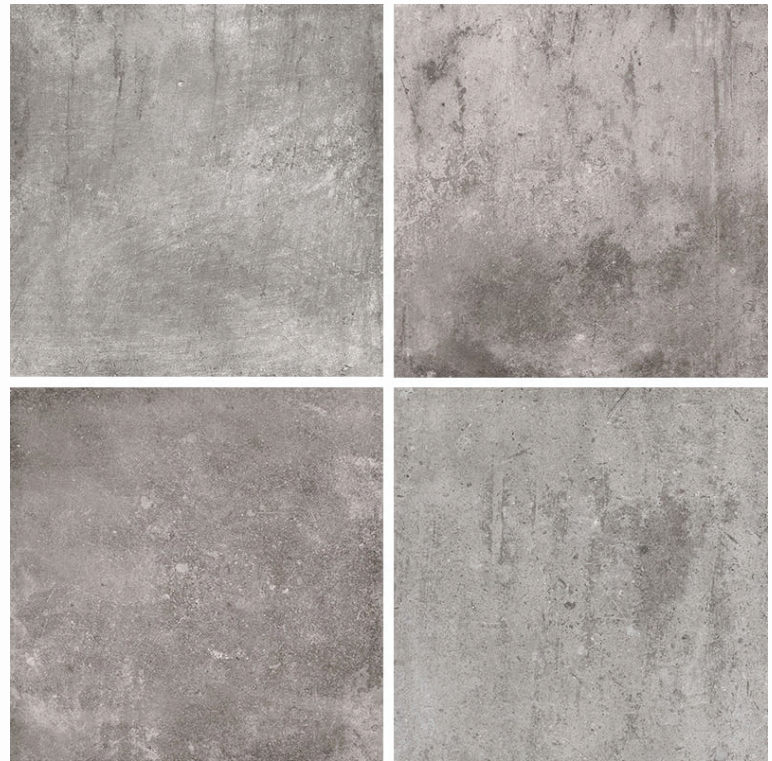

GREY

0802-GRY

138x138mm

MATT

PORCELAIN

THICK
9mm

COLOUR
V4

GROUT
2mm

SHOWER
FLOOR

A/SLIP
R9

PEI
3

BOX			PALLET		
PCS	M ²	KG	BOXES	M ²	KG
48	0.91	18.15	72	65.52	1326.8

Available Sizes