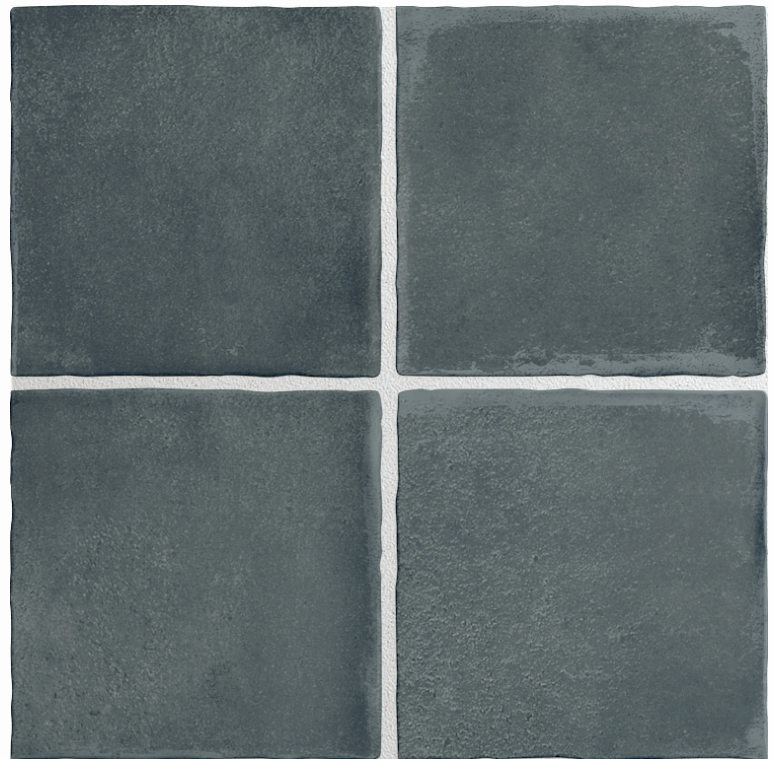

0832-BLU

GLACIER

0832-BLU

100x100mm

WALL &
FLOOR

MATT

PORCELAIN

THICK
9mm

COLOUR
V2

GROUT
2-3mm

A/SLIP
R9

PEI
3

MOHS
7

BOX			PALLET		
PCS	M ²	KG	BOXES	M ²	KG
50	0.5	10.23	120	60	1247.6

Available Sizes