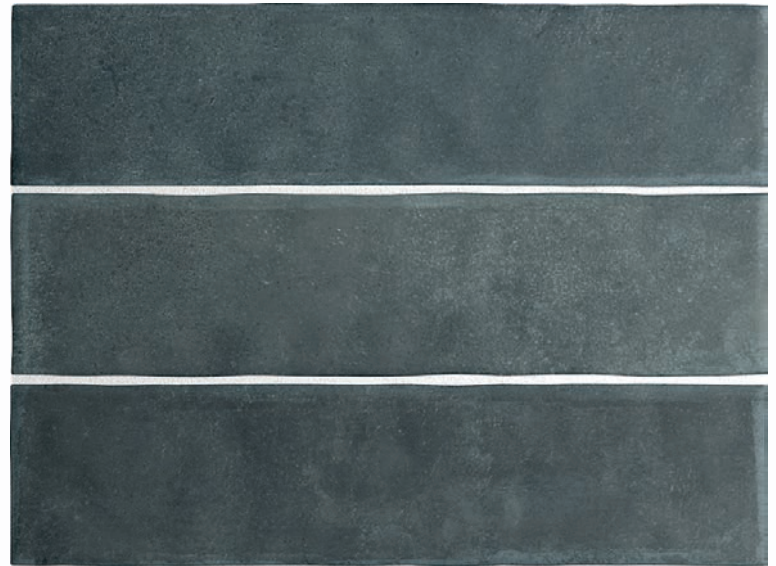

0535-BLU

GLACIER

0535-BLU

60x246mm

WALL &
FLOOR

MATT

PORCELAIN

THICK
9mm

COLOUR
V2

GROUT
2-3mm

A/SLIP
R9

PEI
3

MOHS
7

BOX			PALLET		
PCS	M ²	KG	BOXES	M ²	KG
34	0.5	9.75	120	60	1190

Available Sizes