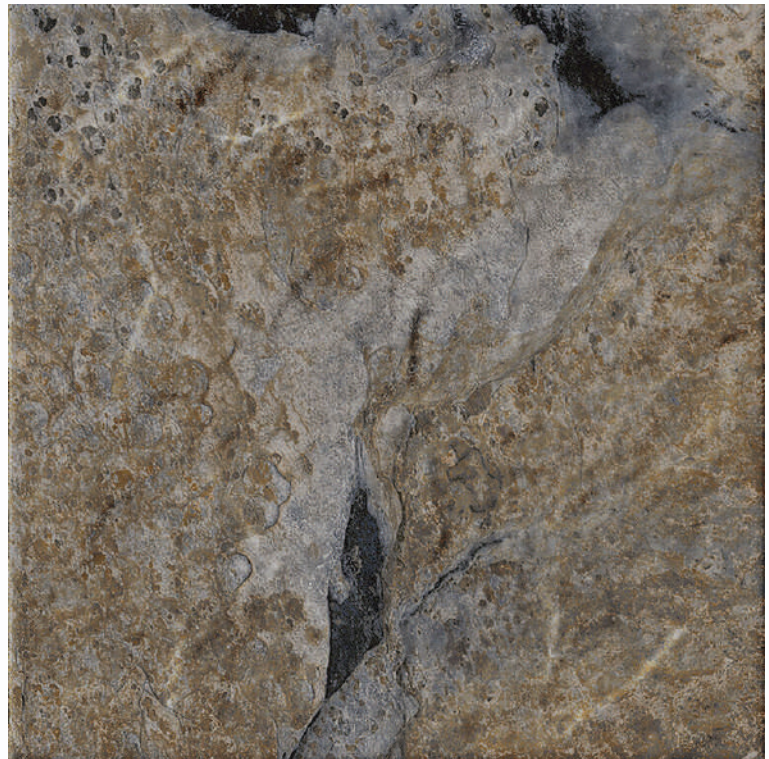

STONE MATT

0825-BRN

150x150mm

MATT

PORCELAIN

THICK
9mm

COLOUR
V3

GROUT
2-3mm

A/SLIP
R10

PEI
3