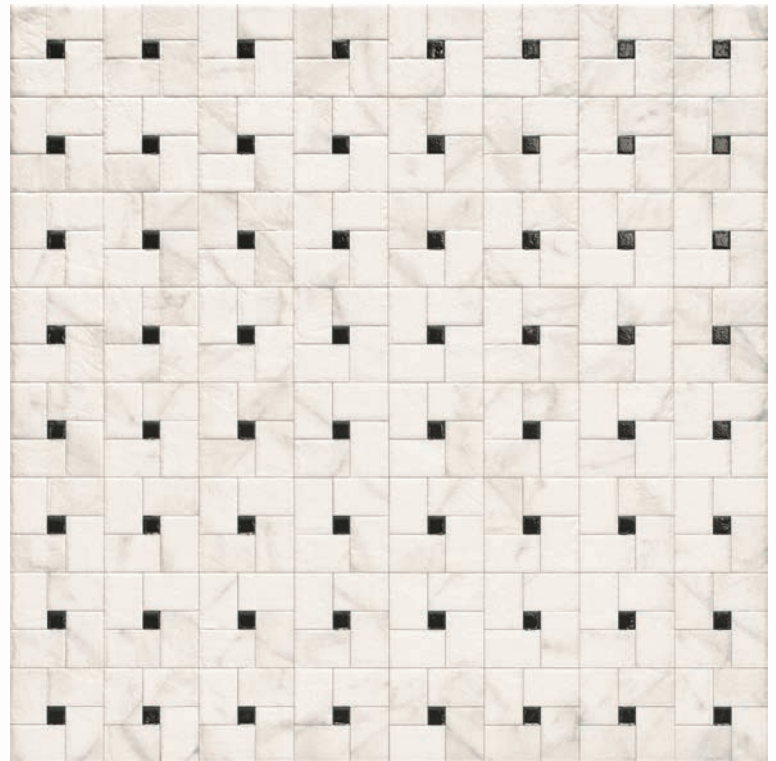

NERO

0088-BLK

442x442mm

WALL &
FLOOR

MATT

PORCELAIN

GROUT
2-3mm

THICK
9mm

PEI
4