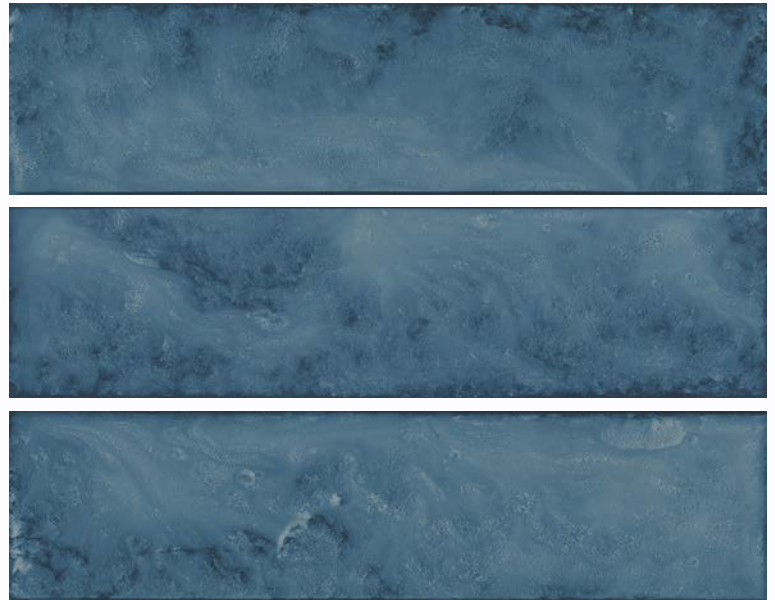

MARINE

0510-BLU

75x300mm

GLOSS

CERAMIC

WHITE
BODY

COLOUR
V2

THICK
8.6mm

GROUT
2-3mm