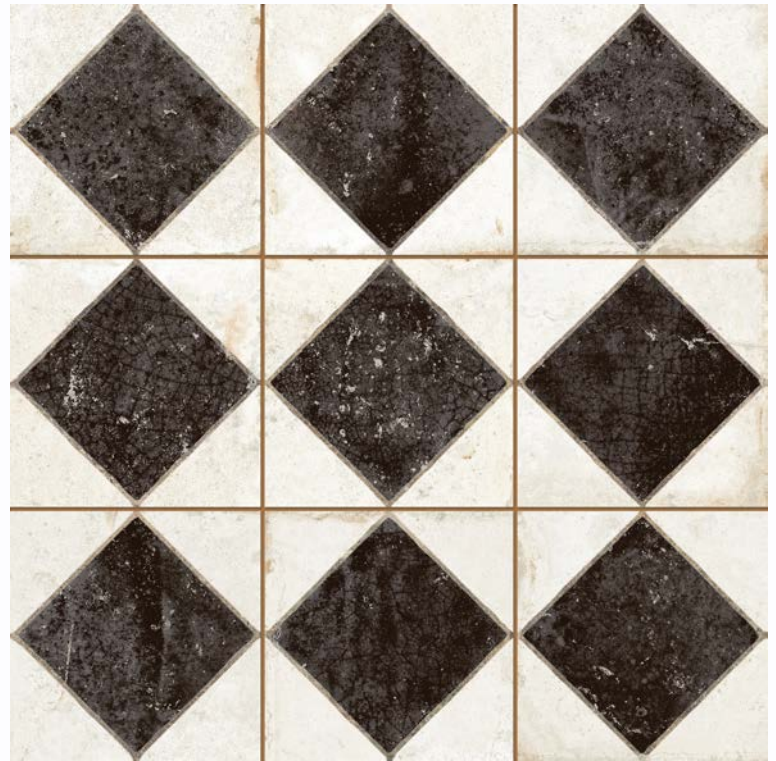

ARLES BLACK

0014-BLK

330x330mm

WALL &
FLOOR

MATT

CERAMIC

GROUT
2-3mm

COLOUR
V2

THICK
9.5mm

PEI
3

MOHS
5