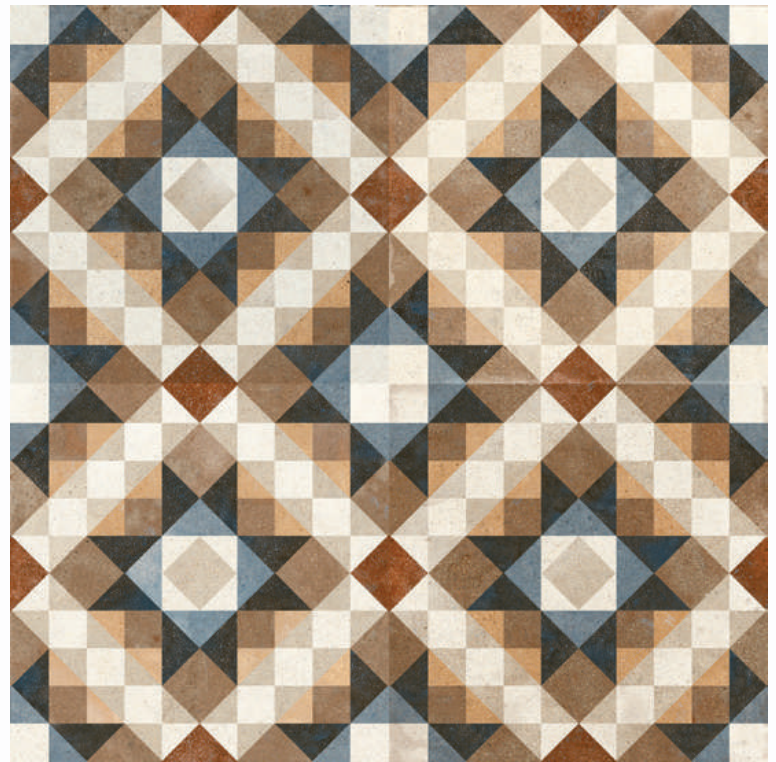

FS CHESTER

0009

450x450mm

WALL &
FLOOR

MATT

CERAMIC

RED
BODY

GROUT
2-3mm

THICK
10.5mm

A/SLIP
R9

PEI
4

MOHS
6