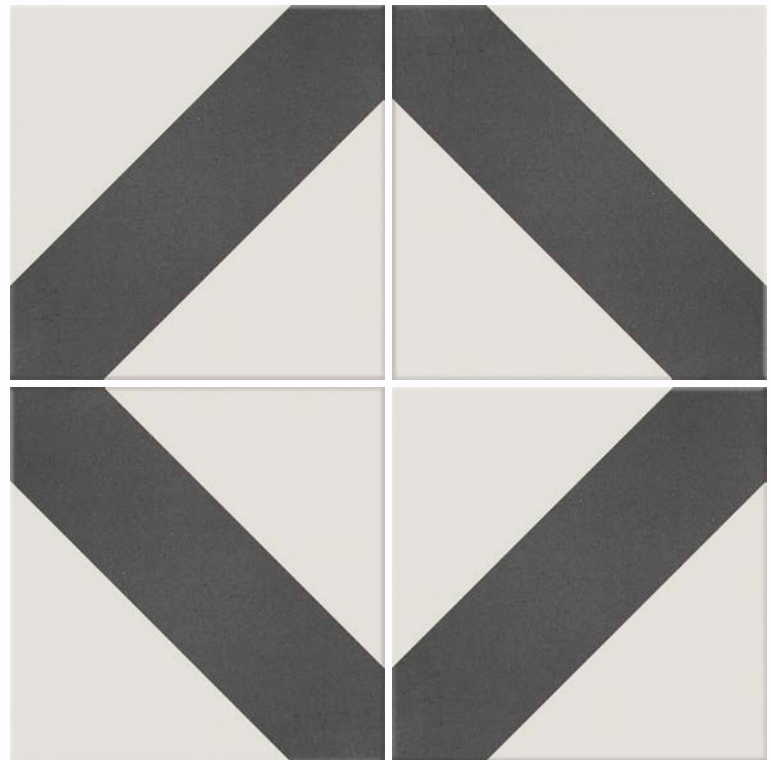

BLACK 2

0834-BLK

150x150mm

MATT

PORCELAIN

THICK
8.5mm

COLOUR
V1

GROUT
2-3mm

SHOWER
FLOOR

A/SLIP
R9

PEI
4

POOL
FRIENDLY

BOX			PALLET		
PCS	M ²	KG	BOXES	M ²	KG
44	1.00	16.50	48	48.00	812

Available Sizes