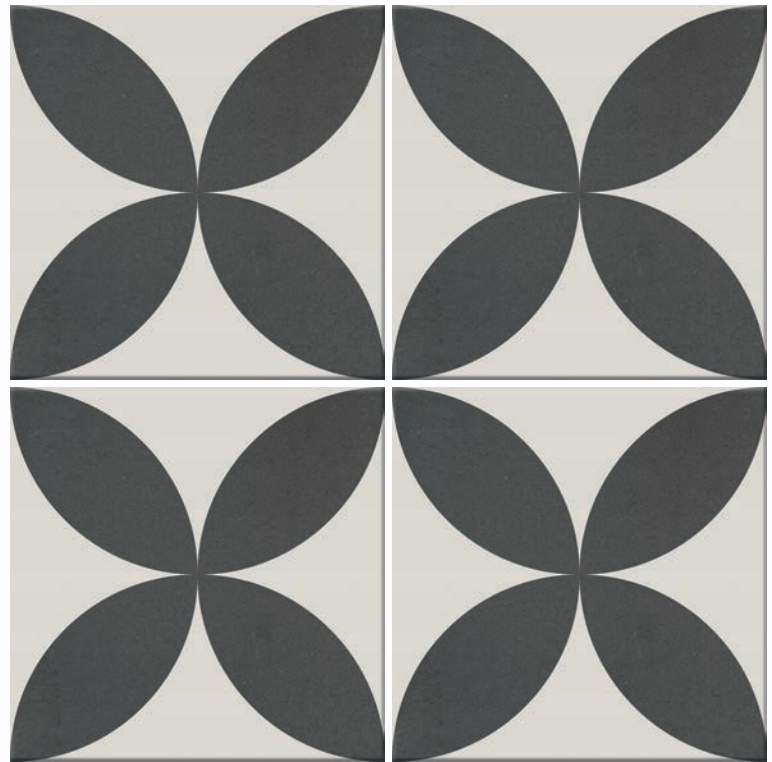

SHOWER  
FLOOR

A/SLIP  
R9

PEI  
4

POOL  
FRIENDLY

BOX			PALLET		
PCS	M <sup>2</sup>	KG	BOXES	M <sup>2</sup>	KG
44	1.00	16.50	48	48.00	812

Available Sizes