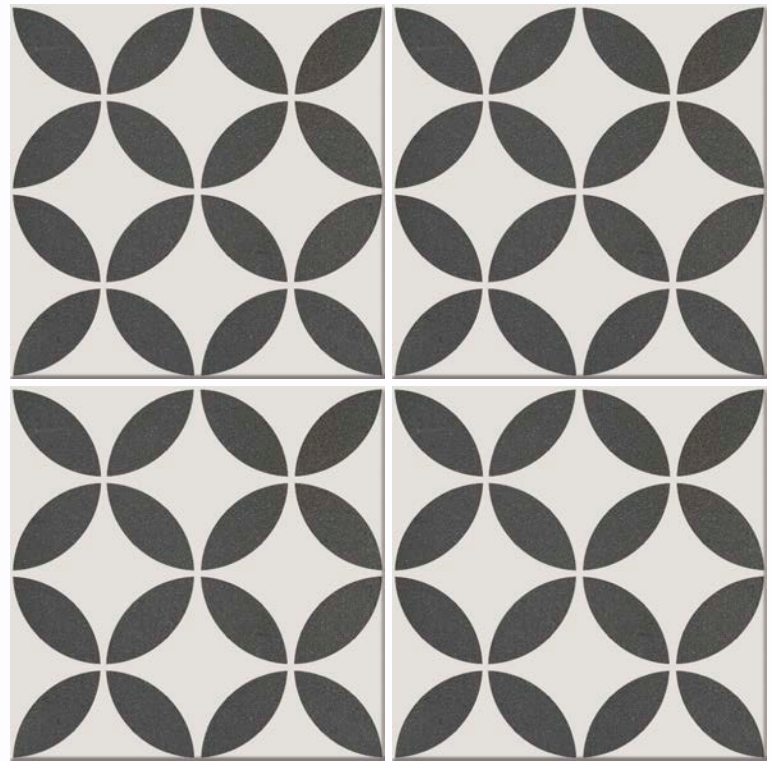

GROUT
2-3mm

SHOWER
FLOOR

A/SLIP
R9

PEI
4

POOL
FRIENDLY

BOX			PALLET		
PCS	M ²	KG	BOXES	M ²	KG
44	1.00	16.50	48	48.00	812

Available Sizes