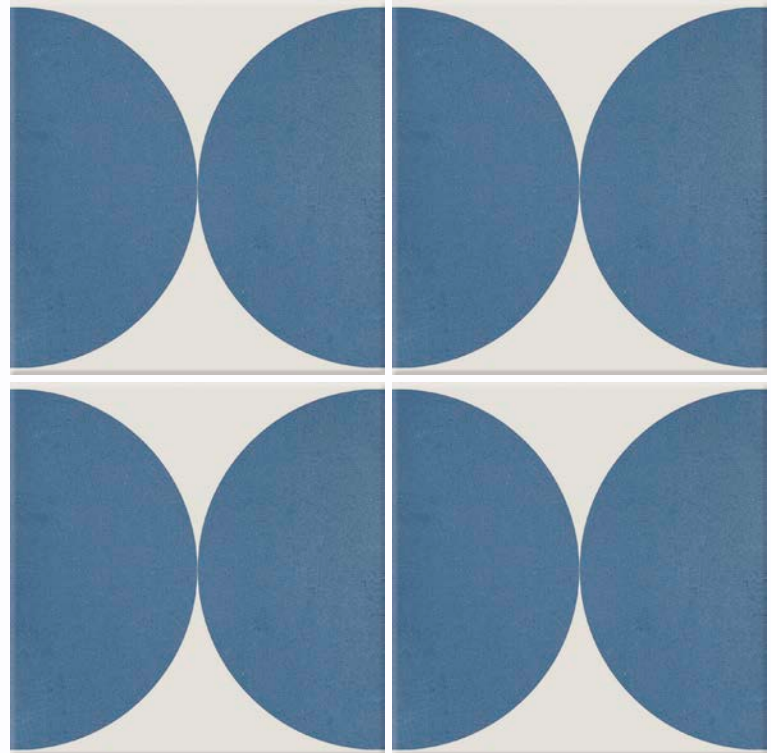

BLUE 3

0835-BLU

150x150mm

MATT

PORCELAIN

THICK
8.5mm

COLOUR
V1

GROUT
2-3mm

SHOWER
FLOOR

A/SLIP
R9

PEI
4

POOL
FRIENDLY