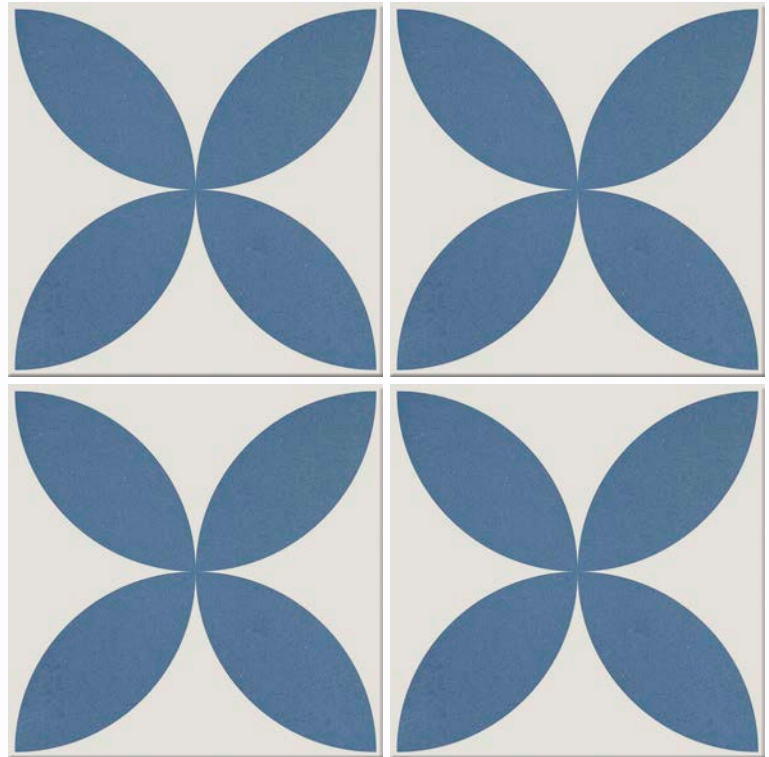

0836-BLU

BLUE 4

0836-BLU

150x150mm

MATT

PORCELAIN

THICK
8.5mm

COLOUR
V1

GROUT
2-3mm

SHOWER
FLOOR

A/SLIP
R9

PEI
4

POOL
FRIENDLY

BOX			PALLET		
PCS	M ²	KG	BOXES	M ²	KG
44	1.00	16.50	48	48.00	812

Available Sizes