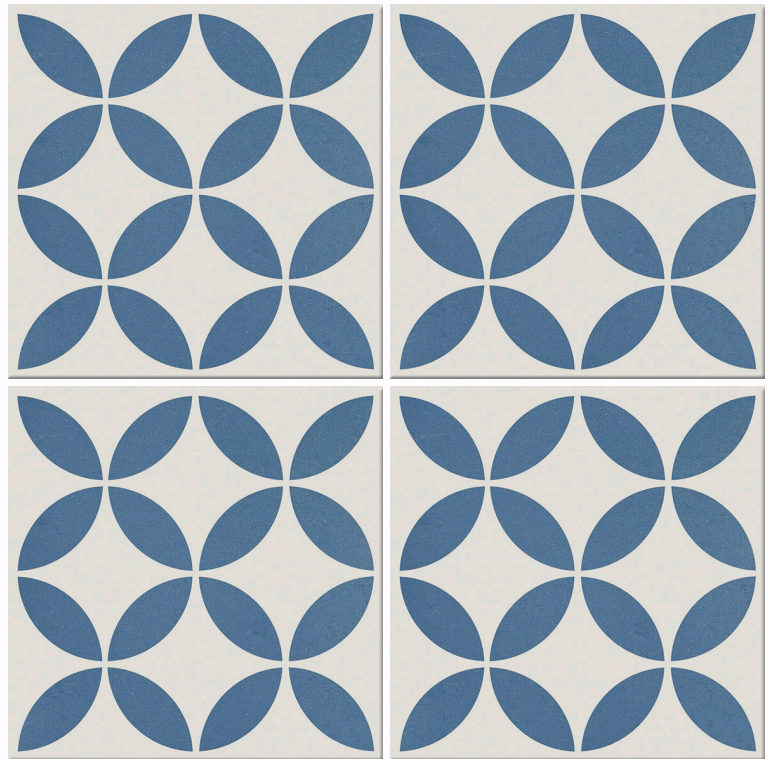

## BLUE 5

0837-BLU

150x150mm

MATT

PORCELAIN

THICK  
8.5mm

COLOUR  
V1

GROUT  
2-3mm

SHOWER  
FLOOR

A/SLIP  
R9

PEI  
4

POOL  
FRIENDLY

BOX			PALLET		
PCS	M <sup>2</sup>	KG	BOXES	M <sup>2</sup>	KG
44	1.00	16.50	48	48.00	812

Available Sizes