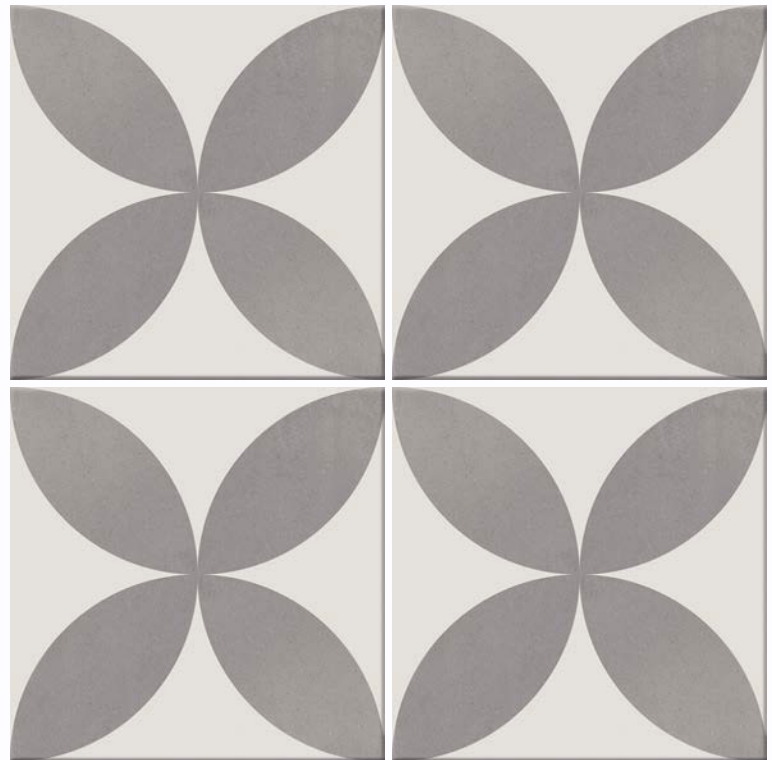

0836-GRY

GREY 4

0836-GRY

150x150mm

MATT

PORCELAIN

THICK
8.5mm

COLOUR
V1

GROUT
2-3mm

SHOWER
FLOOR

A/SLIP
R9

PEI
4

POOL
FRIENDLY

BOX			PALLET		
PCS	M ²	KG	BOXES	M ²	KG
44	1.00	16.50	48	48.00	812

Available Sizes