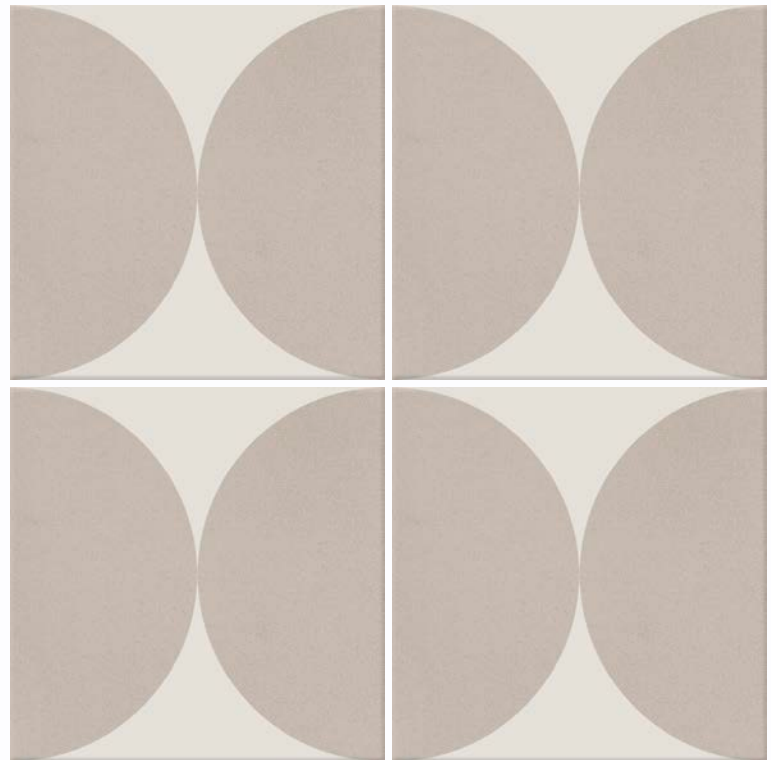

## SAND 3

0835-SND

150x150mm

MATT

PORCELAIN

THICK  
8.5mm

COLOUR  
V1

GROUT  
2-3mm

SHOWER  
FLOOR

A/SLIP  
R9

PEI  
4

POOL  
FRIENDLY

BOX			PALLET		
PCS	M <sup>2</sup>	KG	BOXES	M <sup>2</sup>	KG
44	1.00	16.50	48	48.00	812

Available Sizes