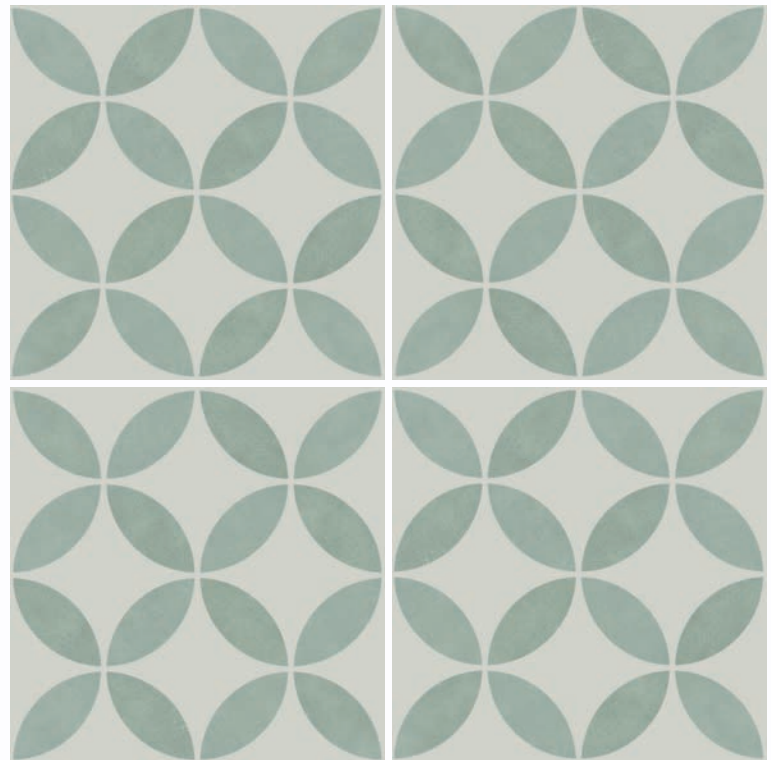

## ENYA ACQUA

0826-AQU

150x150mm

MATT

PORCELAIN

THICK  
8.4mm

COLOUR  
V2

GROUT  
2-3mm

SHOWER  
FLOOR

A/SLIP  
R10

PEI  
3

POOL  
FRIENDLY

BOX			PALLET		
PCS	M <sup>2</sup>	KG	BOXES	M <sup>2</sup>	KG
44	1.00	16.70	64	64	1069

Available Sizes