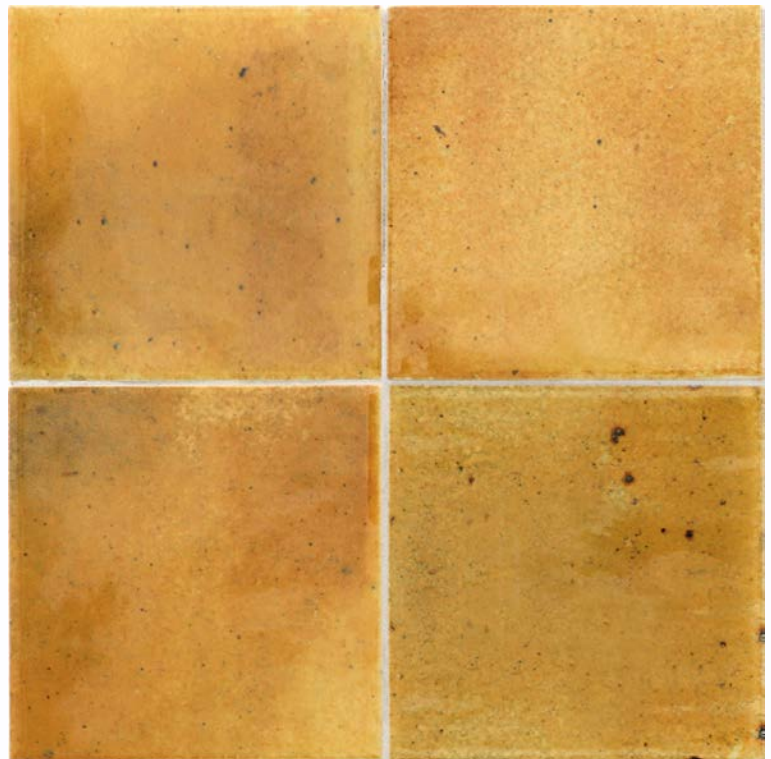

CARMEL

0838-YLW

100x100mm

GLOSS

CERAMIC

WHITE
BODY

COLOUR
V4

THICK
9mm

GROUT
2-3mm

MOHS
3