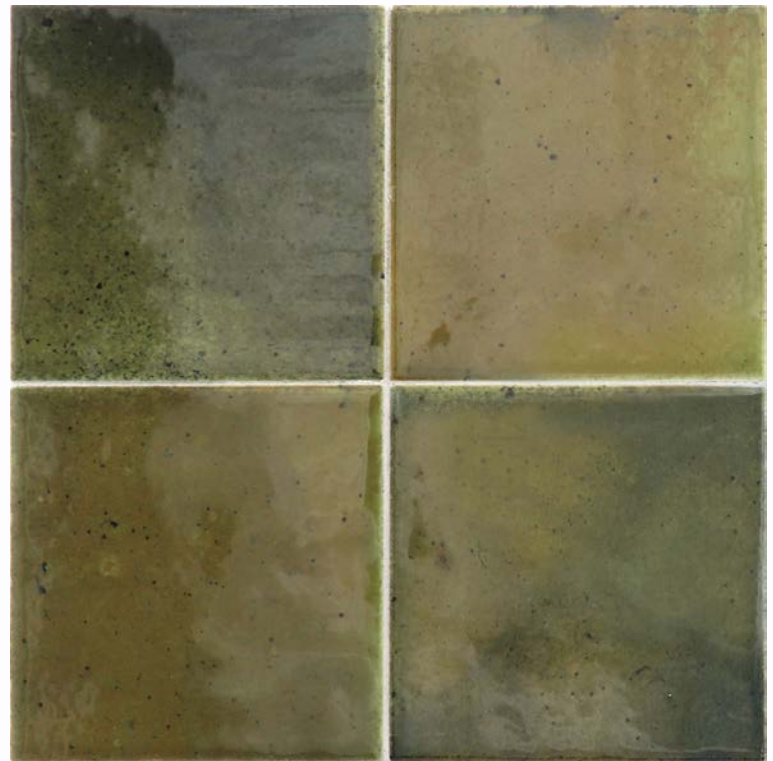

WILD OLIVE

0838-GRN

100x100mm

GLOSS

CERAMIC

WHITE
BODY

COLOUR
V4

THICK
9mm

GROUT
2-3mm

MOHS
3