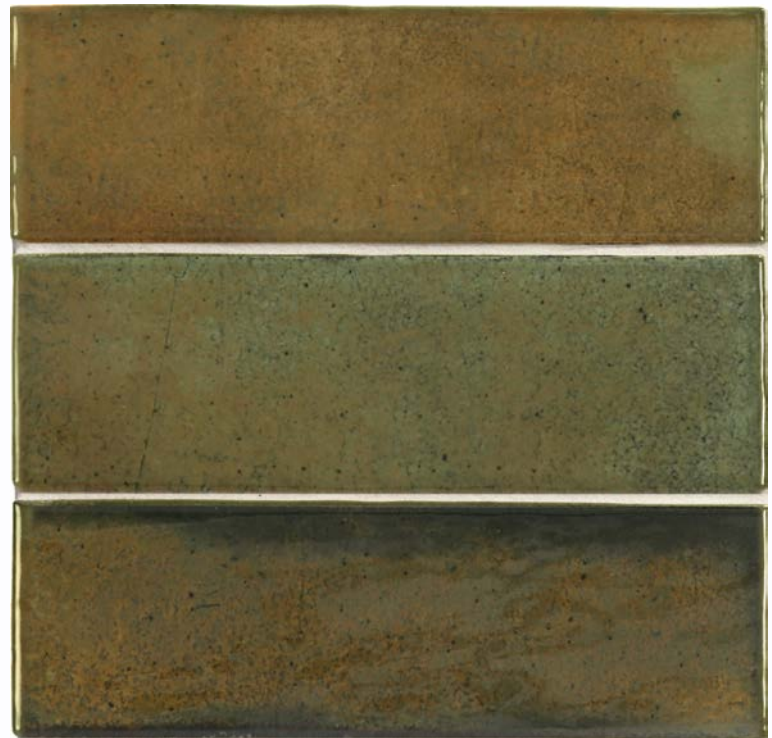

WILD OLIVE

0541-GRN

65x200mm

GLOSS

CERAMIC

WHITE
BODY

COLOUR
V4

THICK
9mm

GROUT
2-3mm

MOHS
3