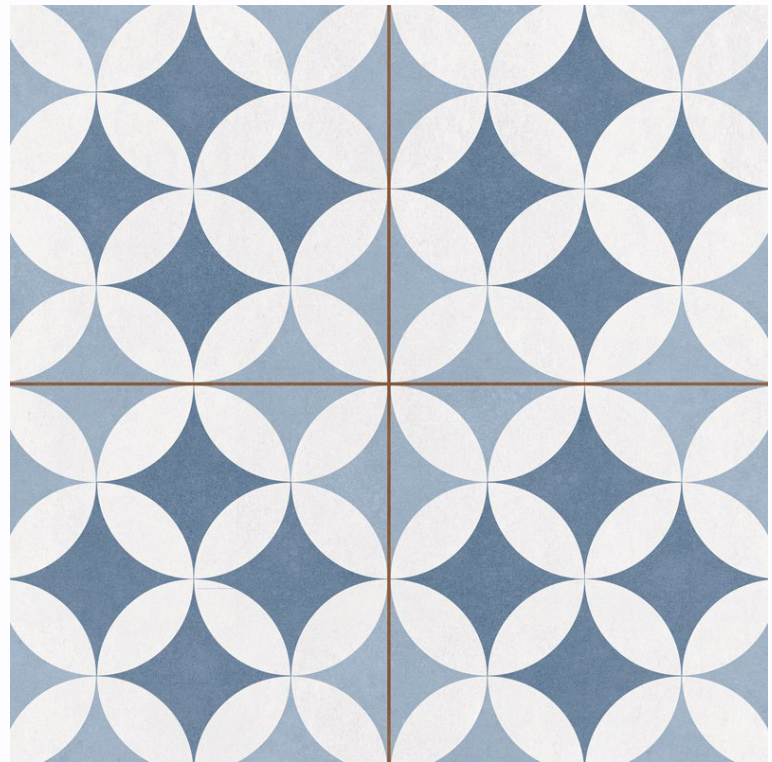

OCEAN

0046-OCN

450x450mm

WALL &
FLOOR

MATT

PORCELAIN

THICK
9mm

GROUT
2-3mm

A/SLIP
R10

PEI
4

MOHS
8