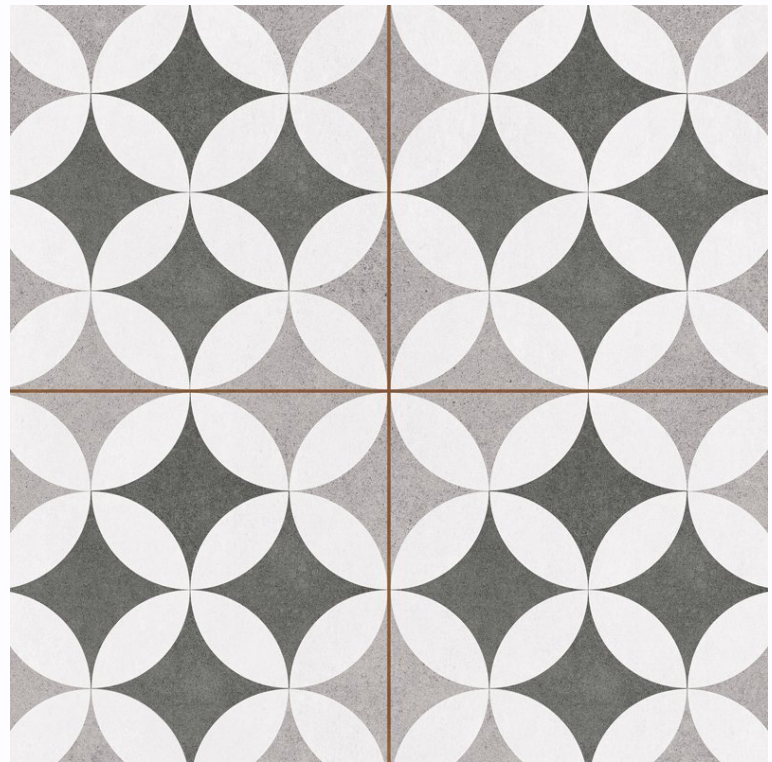

SILVER

0046-SVR

450x450mm

WALL &
FLOOR

MATT

PORCELAIN

THICK
9mm

GROUT
2-3mm

A/SLIP
R10

PEI
4

MOHS
8