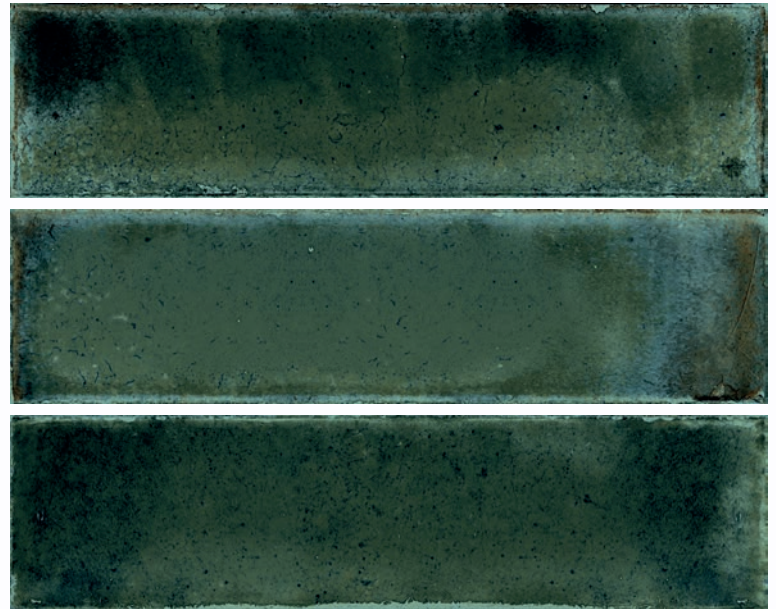

GREEN

0542-GRN

60x246mm

WALL &
FLOOR

GLOSS

PORCELAIN

THICK
8.4mm

COLOUR
V3

GROUT
2-3mm

PEI
3

MOHS
3

BOX			PALLET		
PCS	M²	KG	BOXES	M²	KG
34	0.5	9.33	120	60	1140

Available Sizes