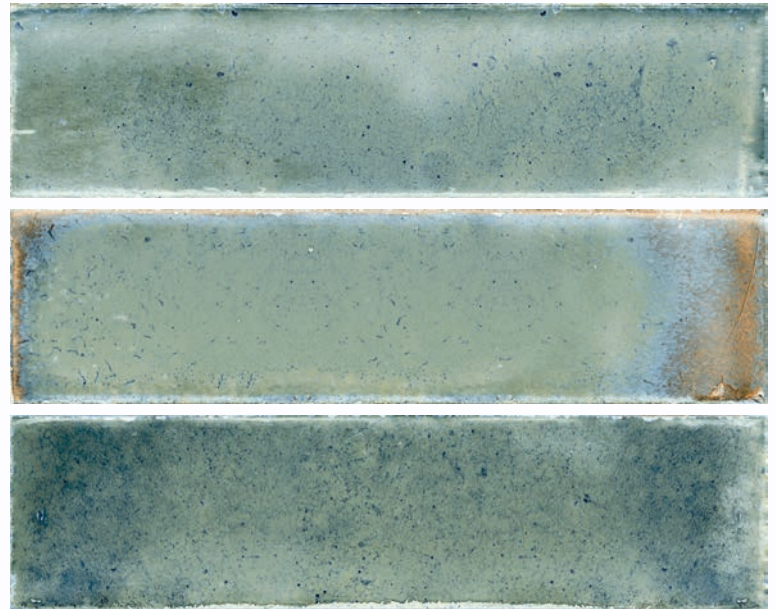

SAGE

0542-MNT

60x246mm

WALL &
FLOOR

GLOSS

PORCELAIN

THICK
8.4mm

COLOUR
V3

GROUT
2-3mm

PEI
3

MOHS
3

BOX			PALLET		
PCS	M²	KG	BOXES	M²	KG
34	0.5	9.33	120	60	1140

Available Sizes