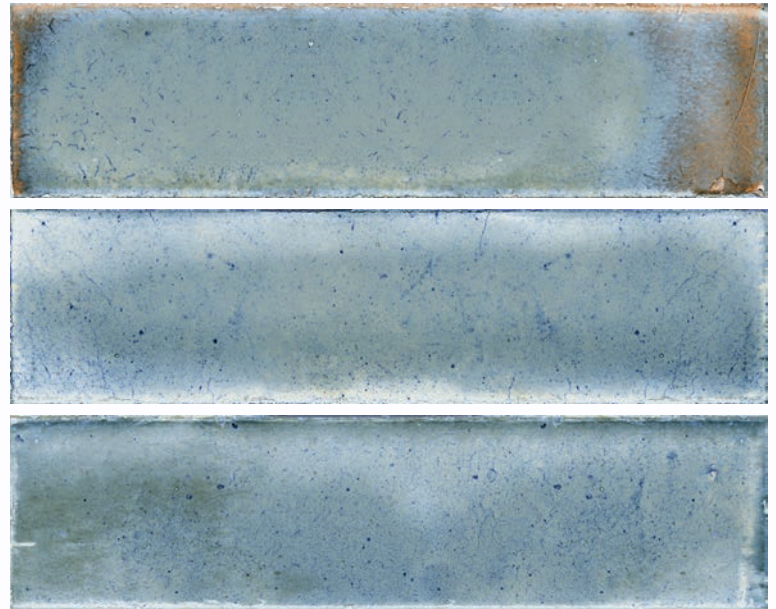

SKY

0542-SKY

60x246mm

WALL &
FLOOR

GLOSS

PORCELAIN

THICK
8.4mm

COLOUR
V3

GROUT
2-3mm

PEI
3

MOHS
3

BOX			PALLET		
PCS	M²	KG	BOXES	M²	KG
34	0.5	9.33	120	60	1140

Available Sizes