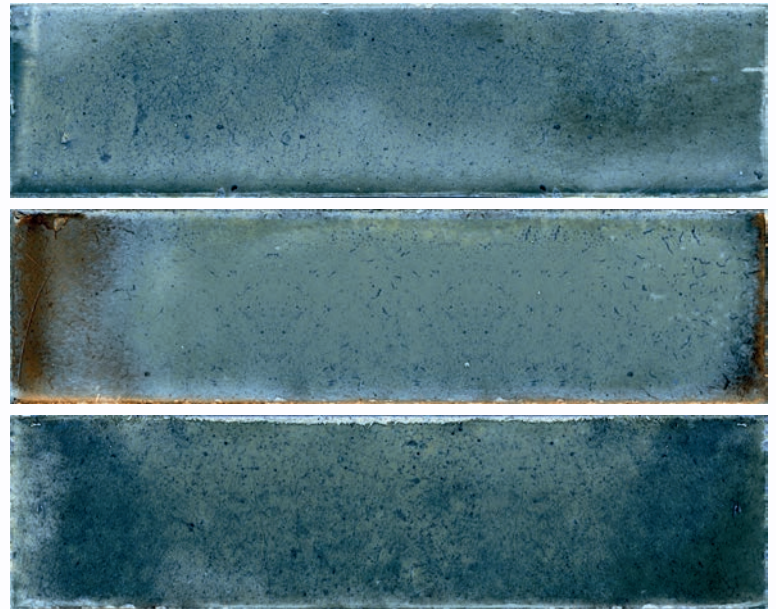

TURQUOISE

0542-TQS

60x246mm

WALL &
FLOOR

GLOSS

PORCELAIN

THICK
8.4mm

COLOUR
V3

GROUT
2-3mm

PEI
3

MOHS
3

BOX			PALLET		
PCS	M²	KG	BOXES	M²	KG
34	0.5	9.33	120	60	1140

Available Sizes