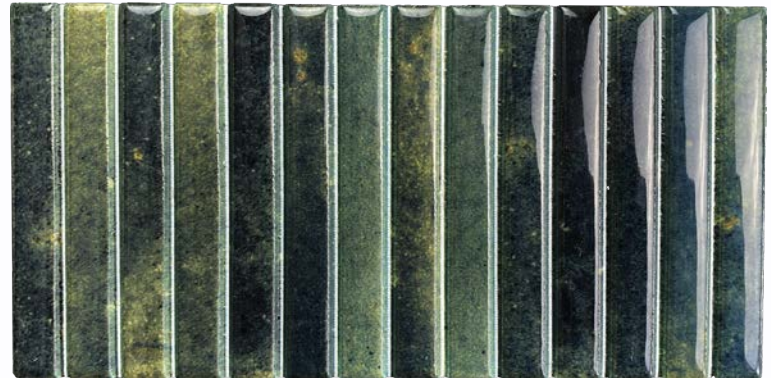

GRASS

0670-GRN

115x231mm

WALL

GLOSS

PORCELAIN

THICK
8.2mm

COLOUR
V4

GROUT
2-3mm

MOHS
5

POOL
FRIENDLY

BOX			PALLET		
PCS	M ²	KG	BOXES	M ²	KG
24	0.638	10.94	96	61.206	1070

Available Sizes