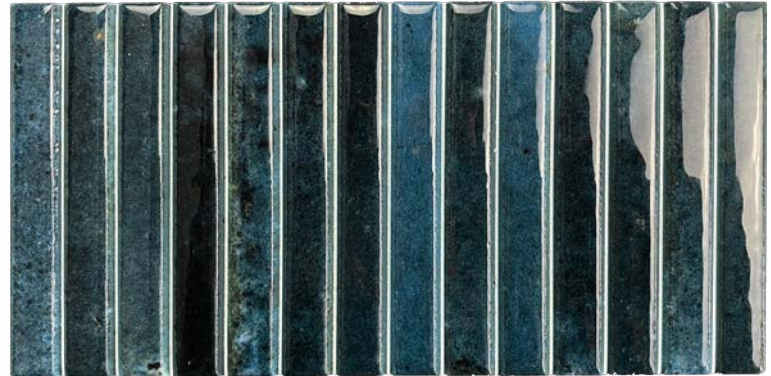

0670-BLU

OCEAN

0670-BLU

115x231mm

WALL

GLOSS

PORCELAIN

THICK
8.2mm

COLOUR
V4

GROUT
2-3mm

MOHS
5

POOL
FRIENDLY

BOX			PALLET		
PCS	M ²	KG	BOXES	M ²	KG
24	0.638	10.94	96	61.206	1070

Available Sizes