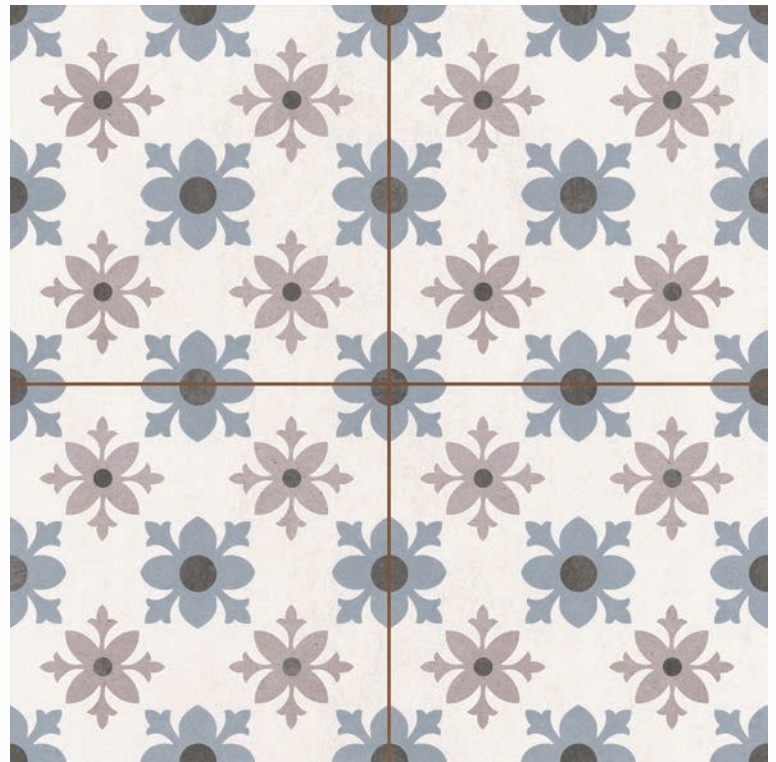

OCEAN

0086-BLU

450x450mm

WALL &
FLOOR

MATT

CERAMIC

RED
BODY

GROUT
2-3mm

THICK
9.5mm

A/SLIP
R10

PEI
3

MOHS
8