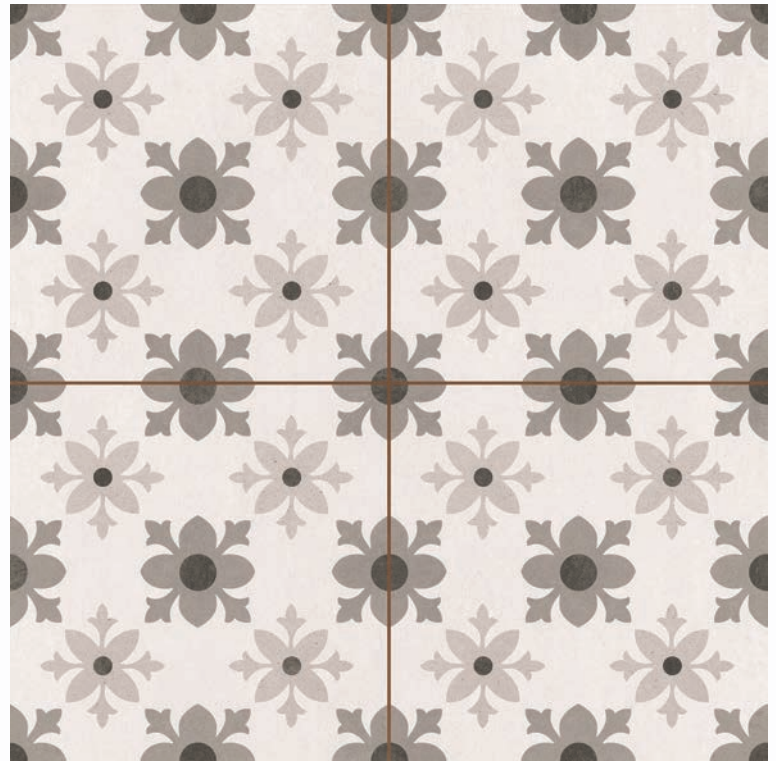

SILVER

0086-SLV

450x450mm

WALL &
FLOOR

MATT

CERAMIC

RED
BODY

GROUT
2-3mm

THICK
9.5mm

A/SLIP
R10

PEI
3

MOHS
8