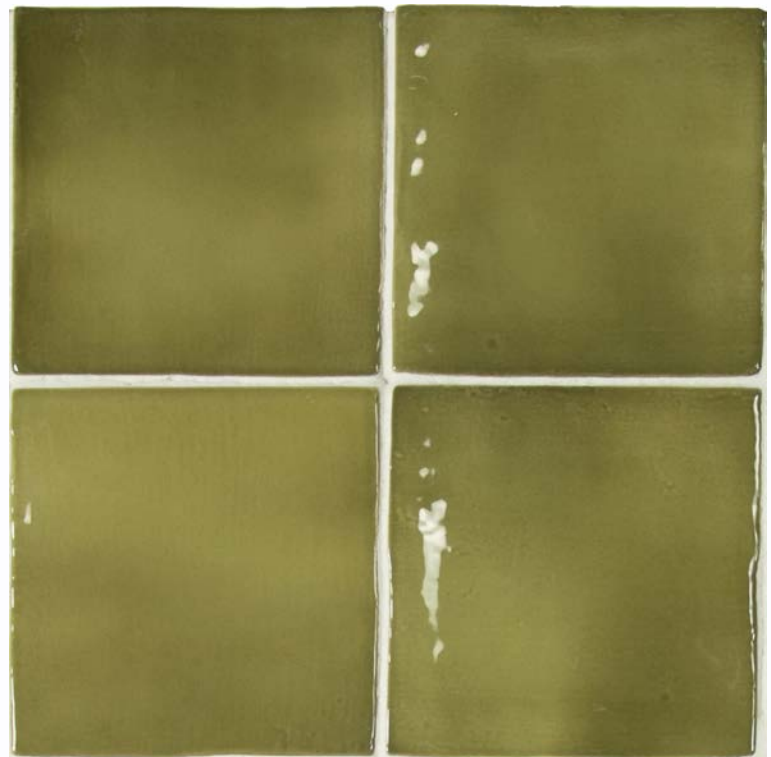

BASIL GREEN

0822-GRN

100x100mm

GLOSS

CERAMIC

WHITE
BODY

COLOUR
V3

THICK
9mm

GROUT
2mm

MOHS
3