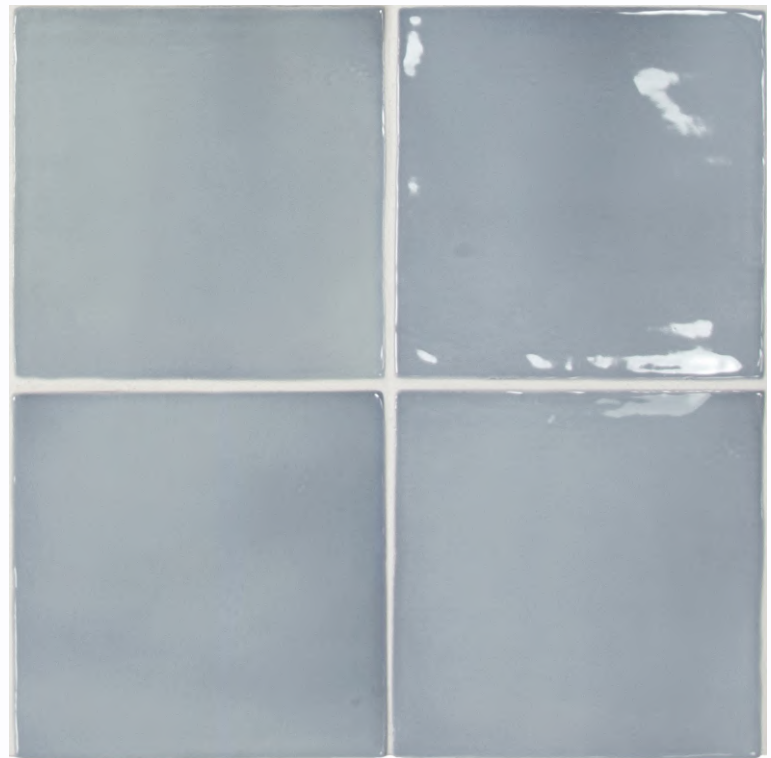

BLUE MOON

0822-SKY

100x100mm

GLOSS

CERAMIC

WHITE
BODY

COLOUR
V3

THICK
9mm

GROUT
2mm

MOHS
3