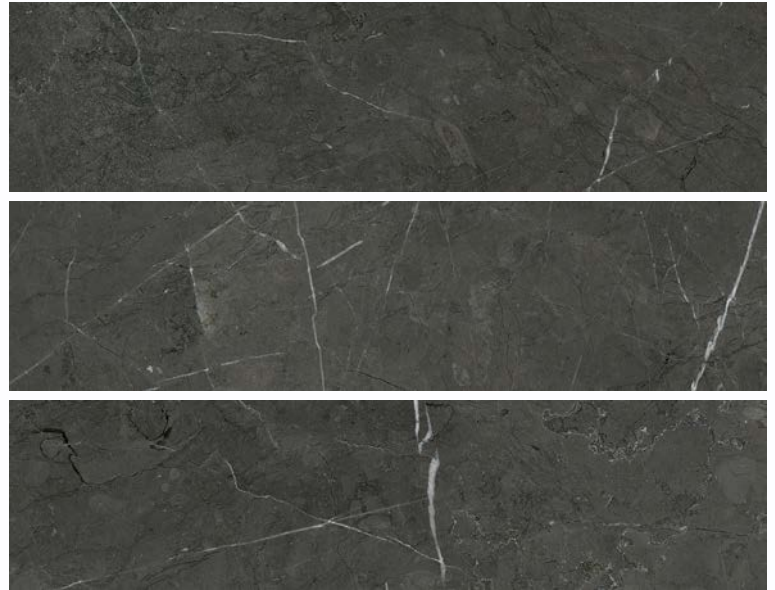

MARQUINA

75x300mm

GLOSS

CERAMIC

WHITE
BODY

THICK
6.3mm

GROUT
2-3mm

COLOUR
V2