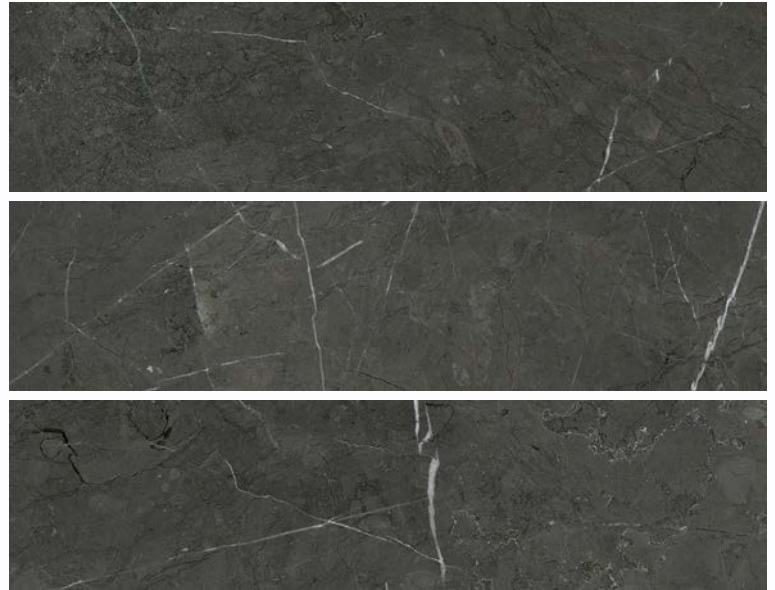

MARQUINA

0539-BLK

75x300mm

MATT

CERAMIC

WHITE
BODY

THICK
8.6mm

GROUT
2-3mm

COLOUR
V2