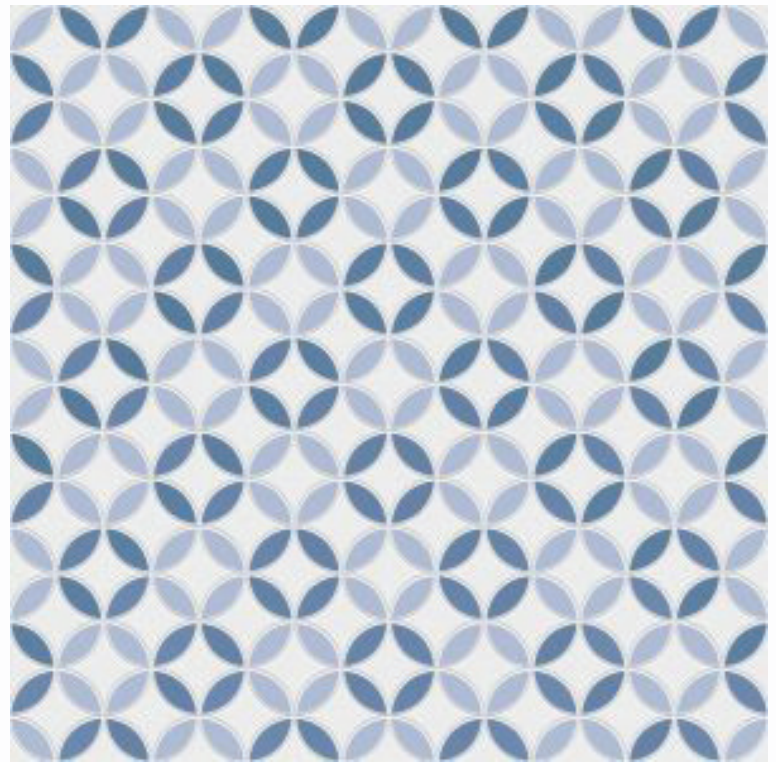

ORLY BLUE

0079-BLU

442x442mm

WALL &
FLOOR

MATT

PORCELAIN

GROUT
2-3mm

THICK
10mm

A/SLIP
R9

PEI
4