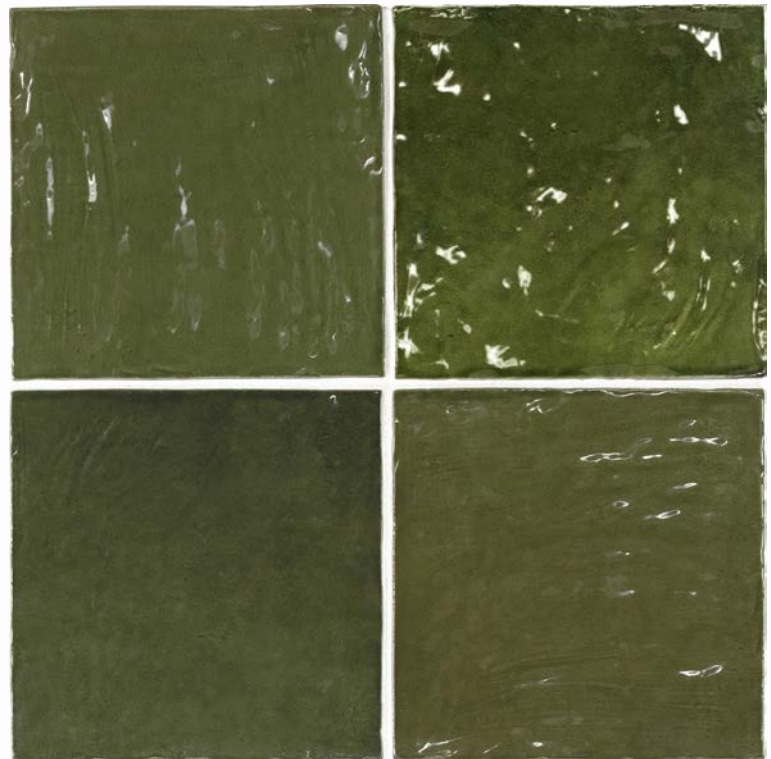

BOTANICAL GREEN

0823-GRN

132x132mm

GLOSS

CERAMIC

WHITE
BODY

COLOUR
V2

THICK
9mm

GROUT
2-3mm

MOHS
3