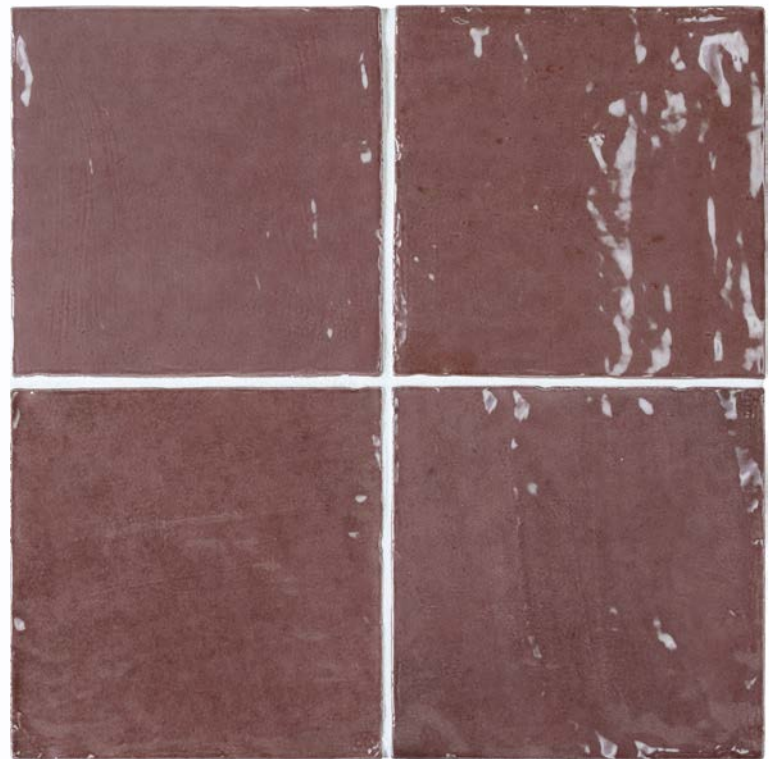

JUNEBERRY

0823-PLM

132x132mm

GLOSS

CERAMIC

WHITE
BODY

COLOUR
V2

THICK
9mm

GROUT
2-3mm

MOHS
3