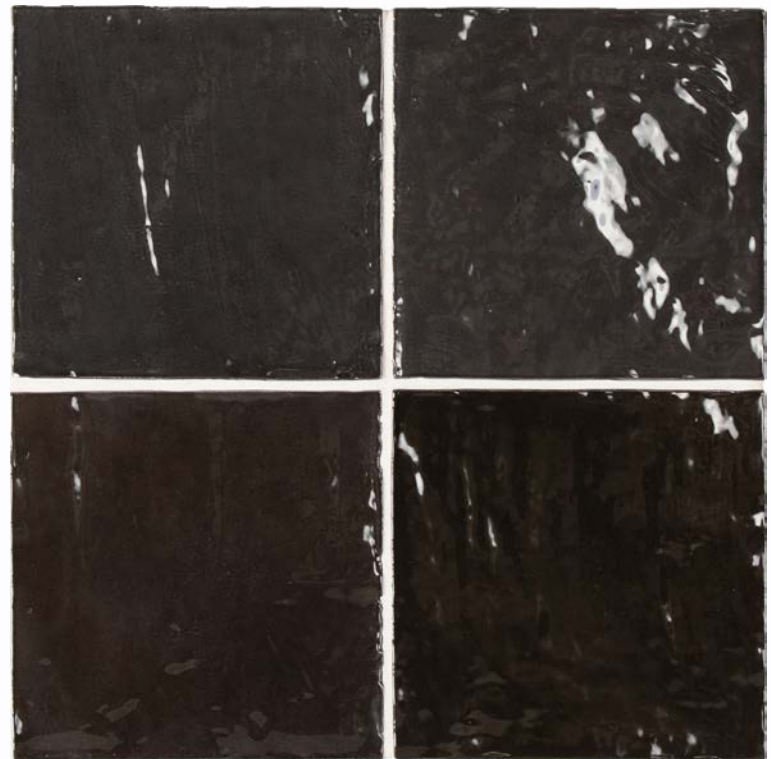

TOURMALINE

0823-BLK

132x132mm

GLOSS

CERAMIC

WHITE
BODY

COLOUR
V2

THICK
9mm

GROUT
2-3mm

MOHS
3