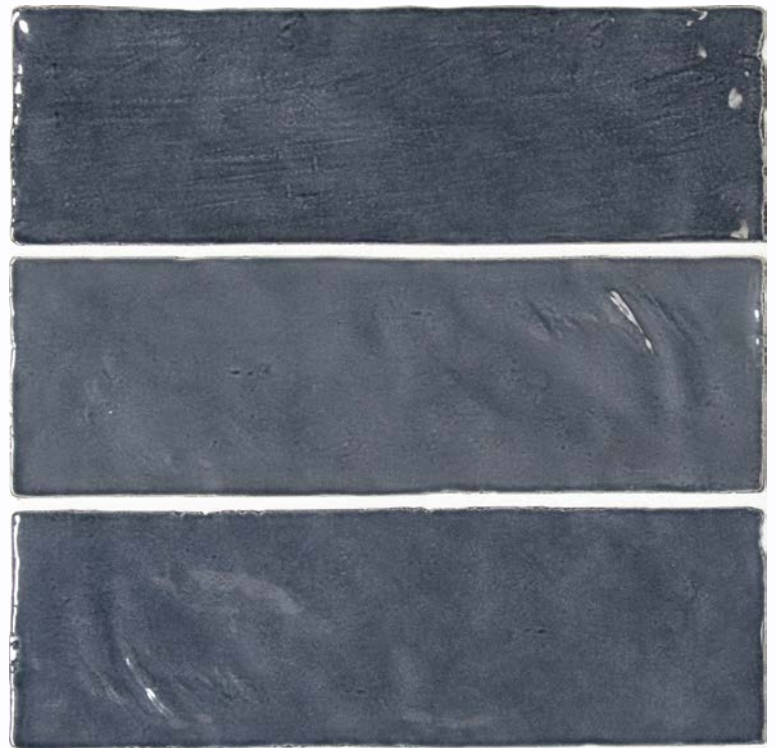

BLUE REEF

0534-BLU

65x200mm

GLOSS

CERAMIC

WHITE
BODY

COLOUR
V2

THICK
9mm

GROUT
2-3mm

MOHS
3