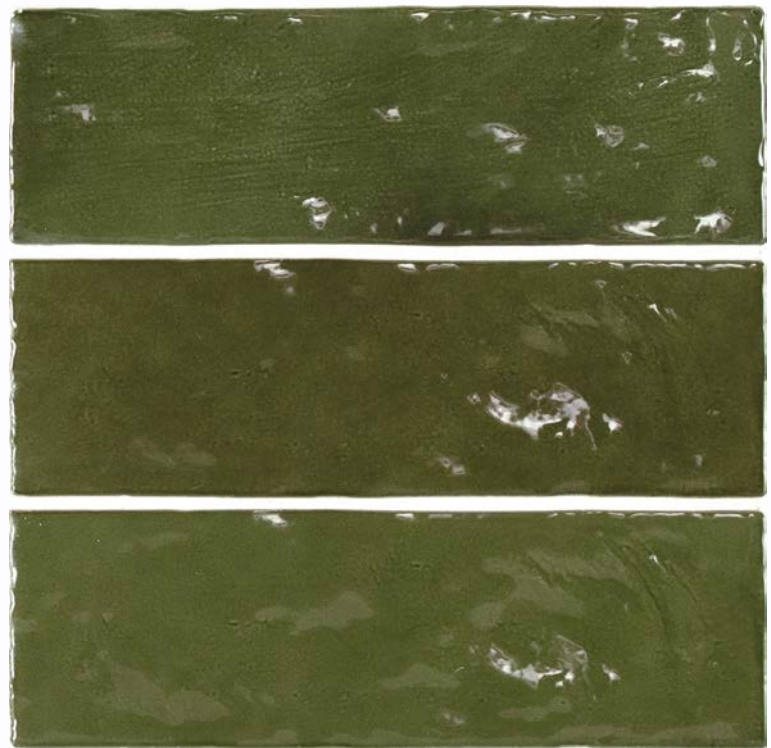

BOTANICAL GREEN

0534-GRN

65x200mm

GLOSS

CERAMIC

WHITE
BODY

COLOUR
V2

THICK
9mm

GROUT
2-3mm

MOHS
3