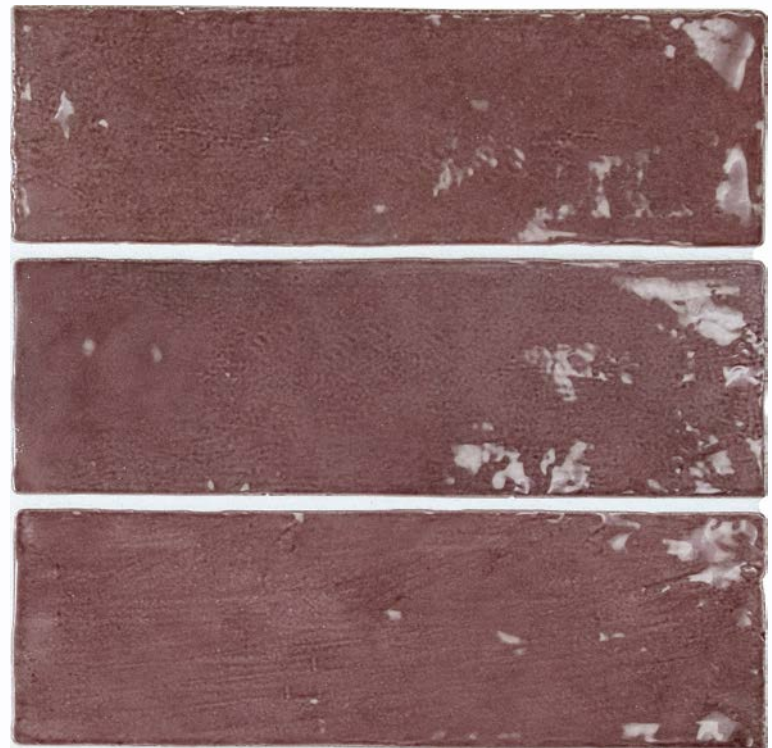

JUNEBERRY

0534-PLM

65x200mm

GLOSS

CERAMIC

WHITE
BODY

COLOUR
V2

THICK
9mm

GROUT
2-3mm

MOHS
3