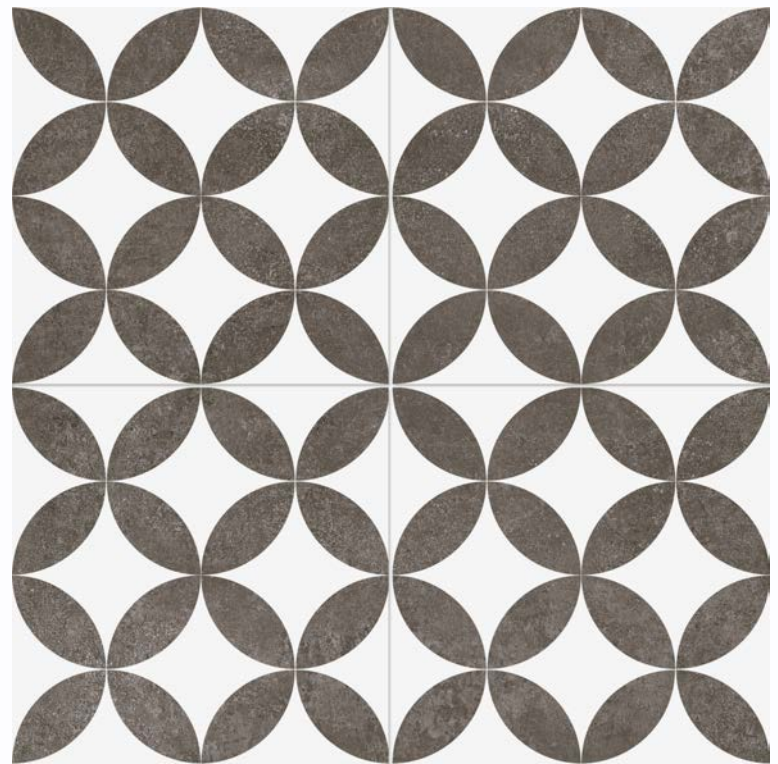

BLACK

0044-BLK

450x450mm

WALL &
FLOOR

MATT

CERAMIC

RED
BODY

GROUT
2-3mm

THICK
9mm

A/SLIP
R9

PEI
4

MOHS
7