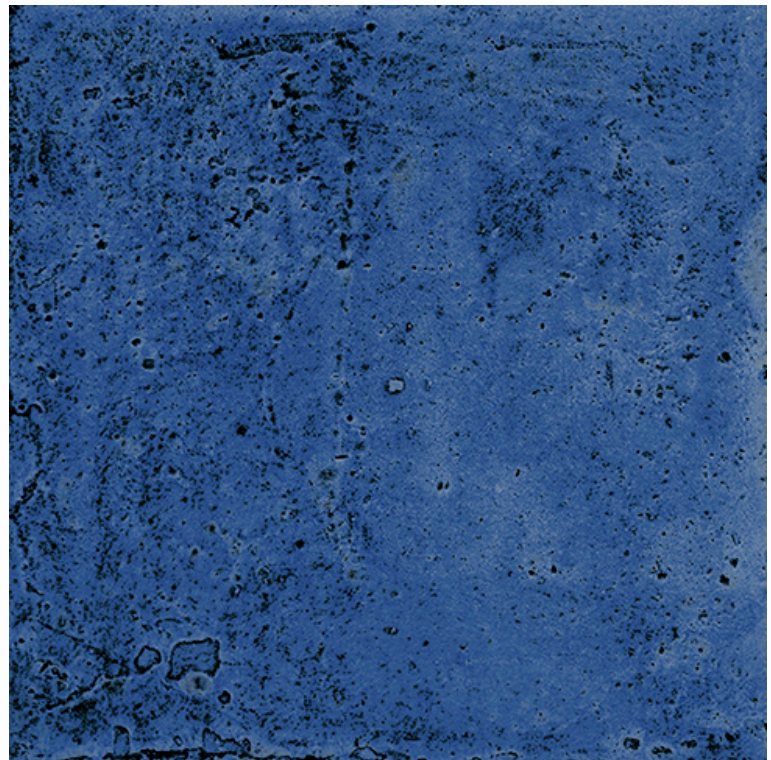

MISTY BLUE

0844-BLU

124x124mm

GLOSS

CERAMIC

WHITE
BODY

COLOUR
V4

THICK
9.6mm

GROUT
2mm

BOX			PALLET		
PCS	M²	KG	BOXES	M²	KG
32	0.49	7.97	120	59.02	976

Available Sizes