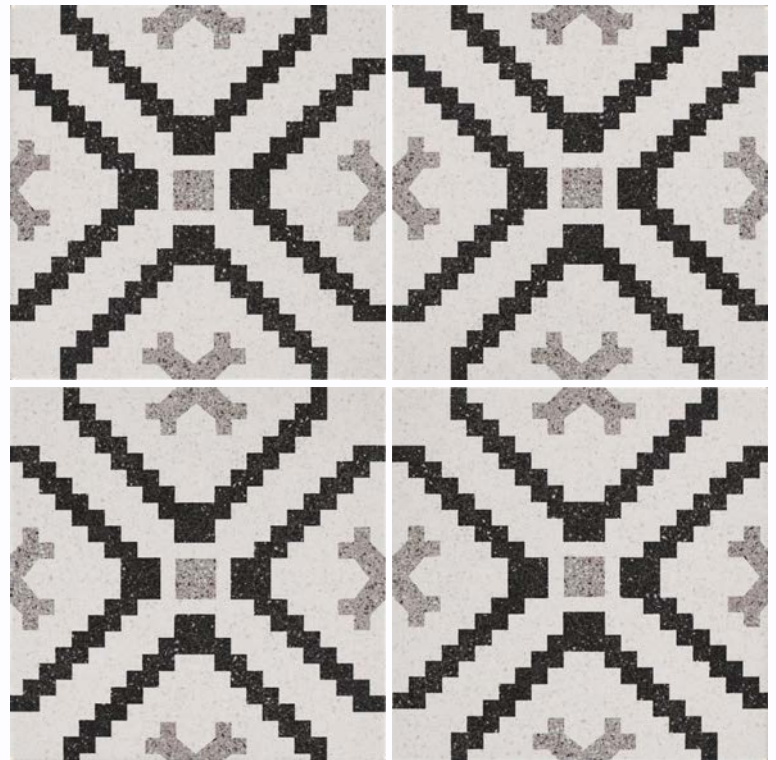

LEMPICKA

0076-WHT

223x223mm

WALL &
FLOOR

MATT

PORCELAIN

COLOUR
V4

GROUT
2-3mm

THICK
11mm

A/SLIP
R9