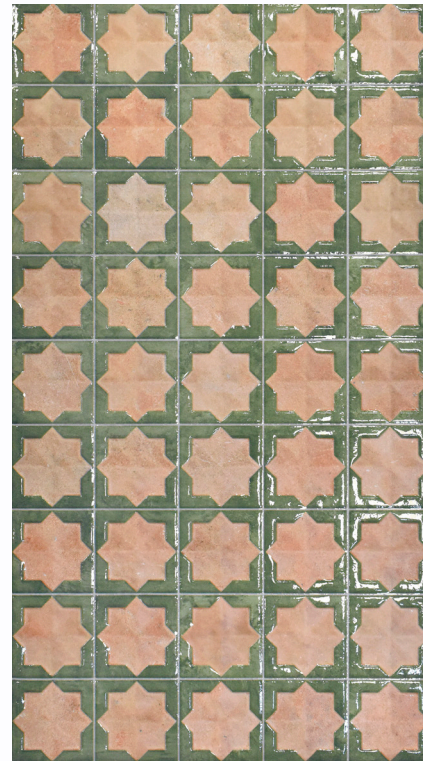

COTTO EMERALD

0380-GRN

310x560mm

WALL
ONLY

MATT

PORCELAIN

COLOUR
V2

GROUT
2-3mm

THICK
10mm

BOX			PALLET		
PCS	M ²	KG	BOXES	M ²	KG
7	1.21	25.85	48	58.08	1261

Available Sizes

310mm

560mm