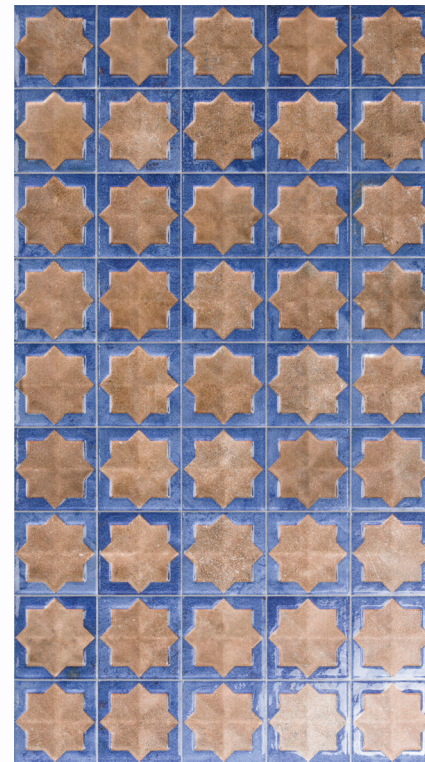

Life begins
after coffee

Bun 2
Krum cake 3,50

Bun 2,00

Cake 5,00

TERRA COBALT

0381-BLU

310x560mm

WALL
ONLY

MATT

PORCELAIN

COLOUR
V2

GROUT
2-3mm

THICK
10mm

BOX			PALLET		
PCS	M ²	KG	BOXES	M ²	KG
7	1.21	25.85	48	58.08	1261

Available Sizes