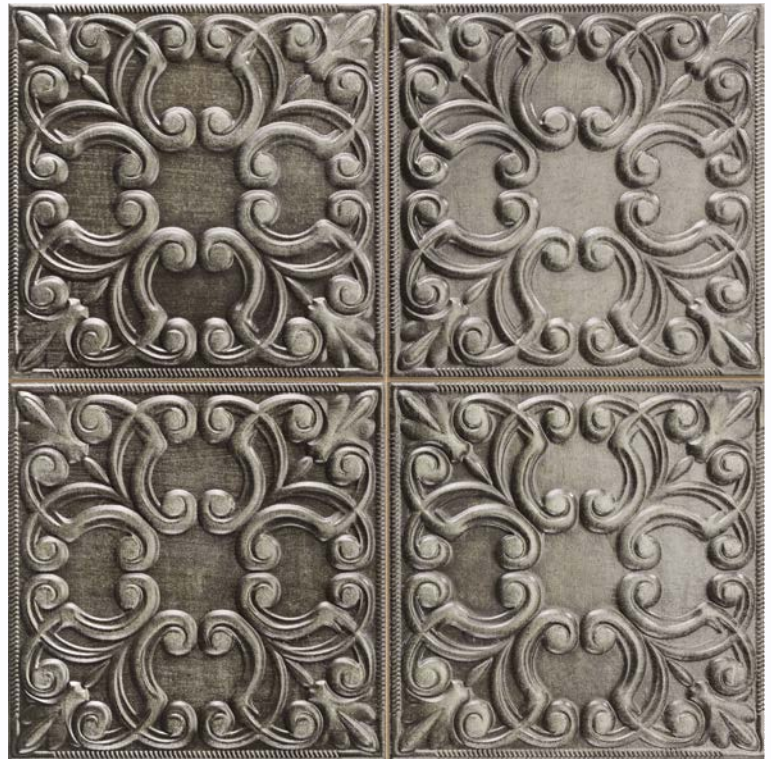

IRON

0010-GRY

442x442mm

WALL

PORCELAIN

GLOSS

THICK
11mm

GROUT
2-3mm