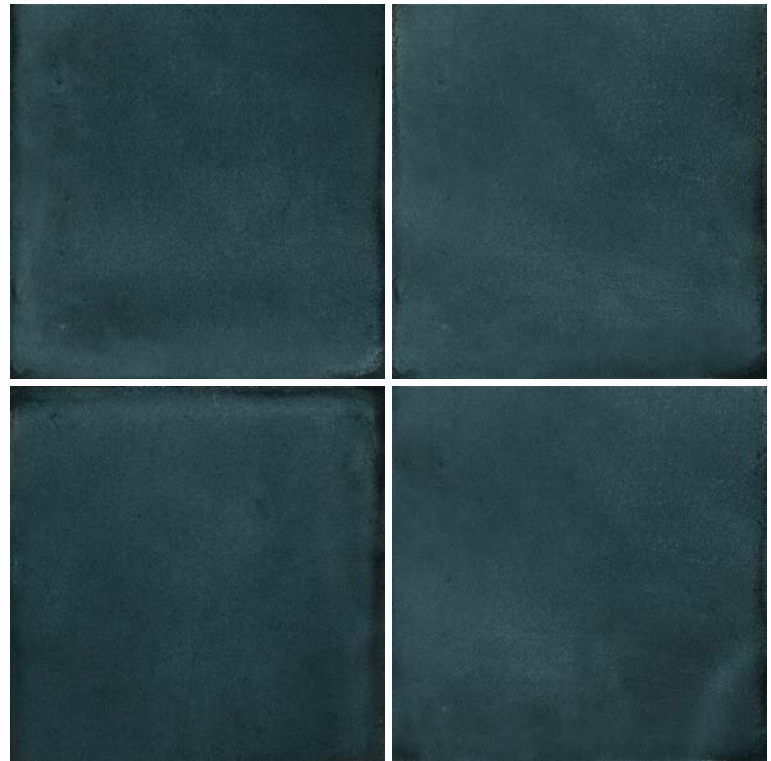

0841-BLU

BLUE

0841-BLU

150x150mm

GLOSS

PORCELAIN

THICK
8.5mm

COLOUR
V3

GROUT
2-3mm

SHOWER
FLOOR

MOHS
4

PEI
2

POOL
FRIENDLY

BOX			PALLET		
PCS	M ²	KG	BOXES	M ²	KG
44	1.00	16.50	48	48.00	812

Available Sizes