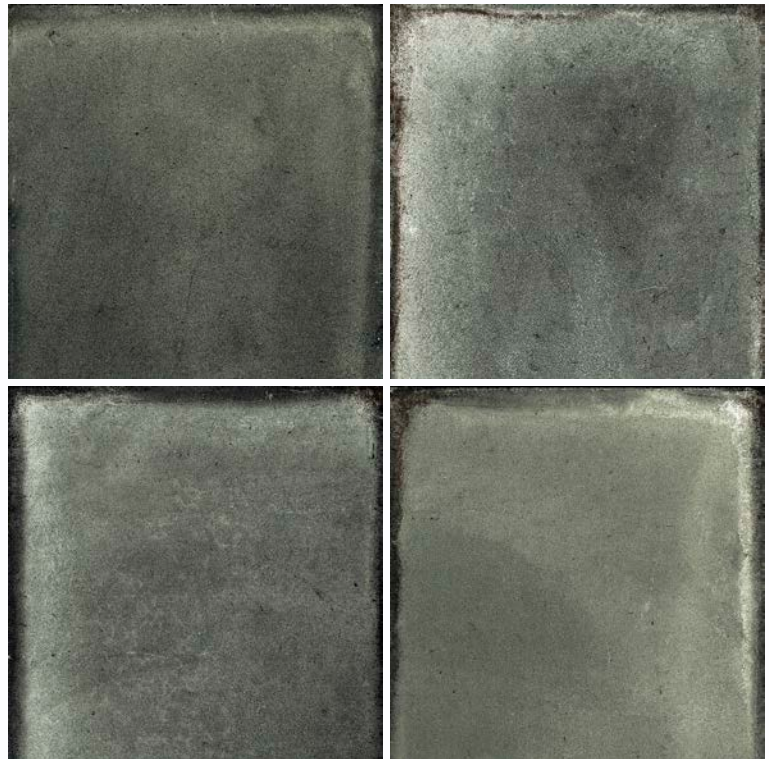

SHOWER
FLOOR

MOHS
4

PEI
2

POOL
FRIENDLY

BOX			PALLET		
PCS	M ²	KG	BOXES	M ²	KG
44	1.00	16.50	48	48.00	812

Available Sizes